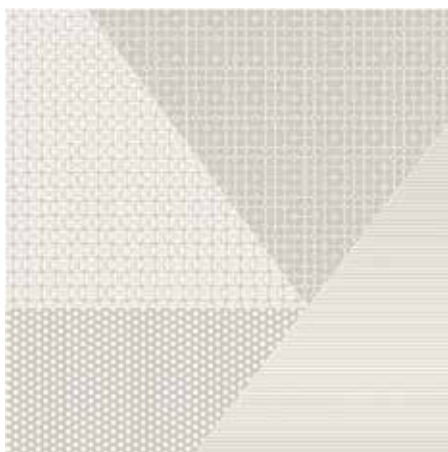

Origami Nero Mix 60x60 cm / 24"x24"