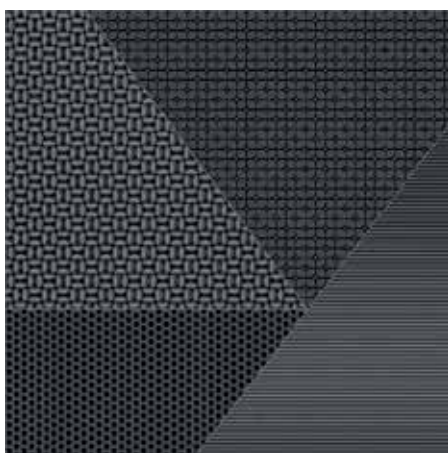

2 Patterns Random Mix

2 Random Mix Patterns

60x60 cm / 24"x24"

Spessore 1 cm

Thickness 1 cm / 0,39"