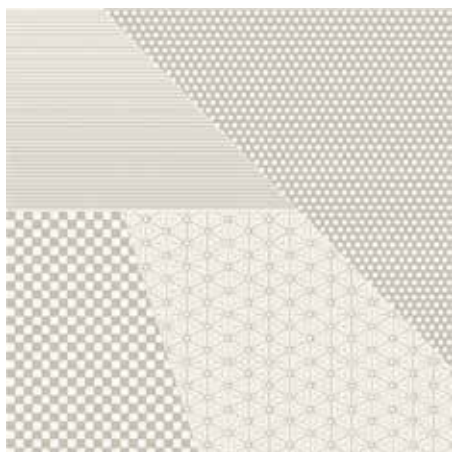

Origami Bianco Mix 60x60 cm / 24"x24"