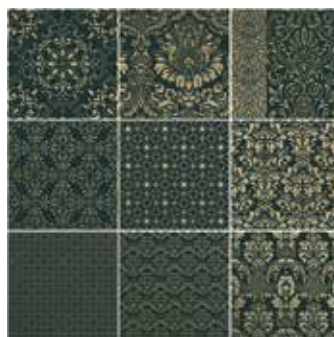

La chic 20x20 cm / 8"x8"
Gold on Black (only wall) *